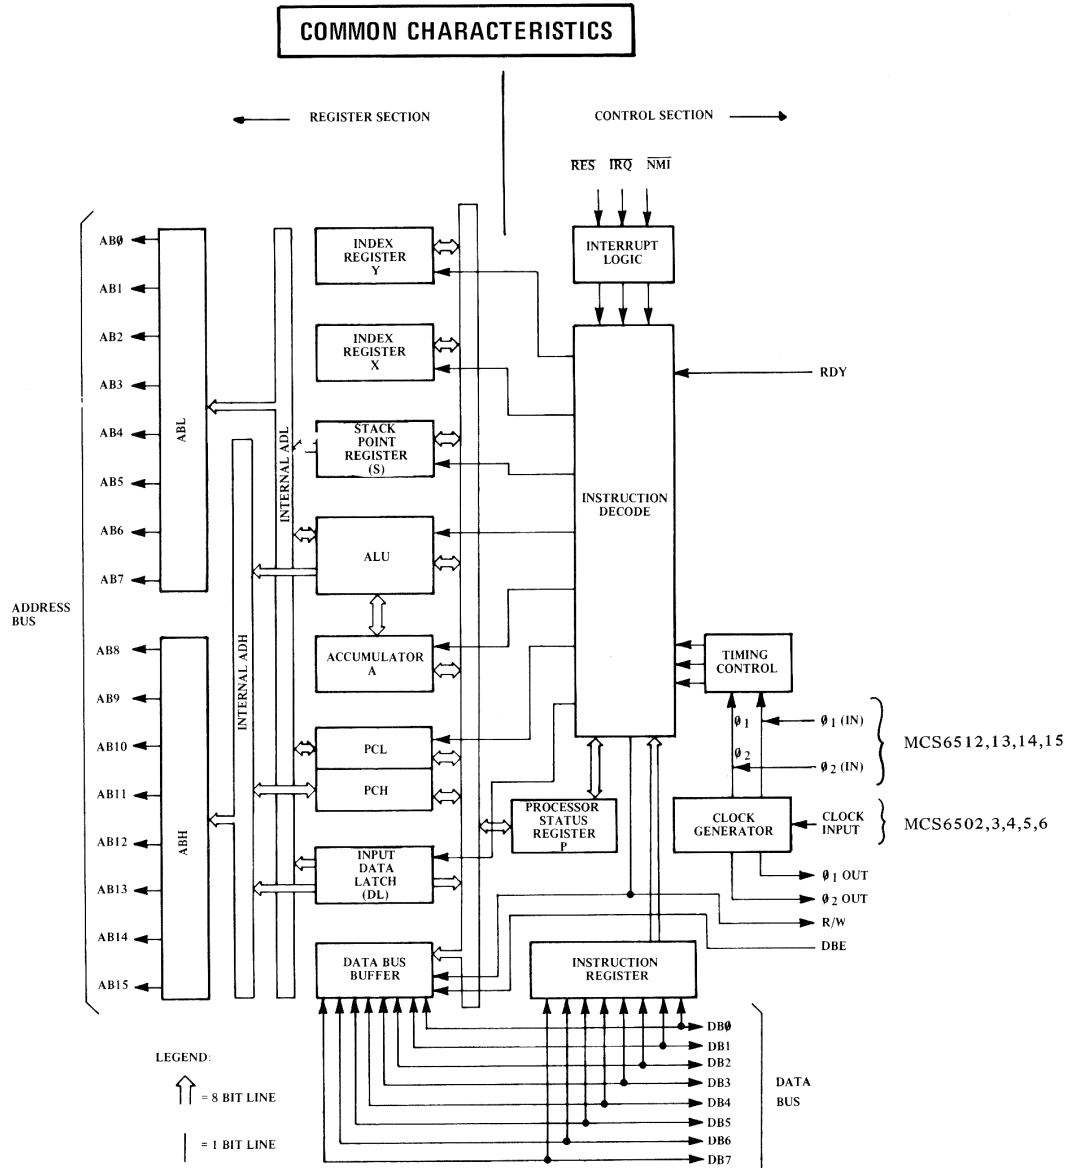

## Comments on the Data Sheet

The data sheet is constructed to review first the basic "Common Characteristics" - those features which are common to the general family of microprocessors. Subsequent to a review of the family characteristics will be sections devoted to each member of the group with specific features of each.

- Note: 1. Clock Generator is not included on MCS6512,13,14,15  
 2. Addressing Capability and control options vary with each of the MCS6500 Products.